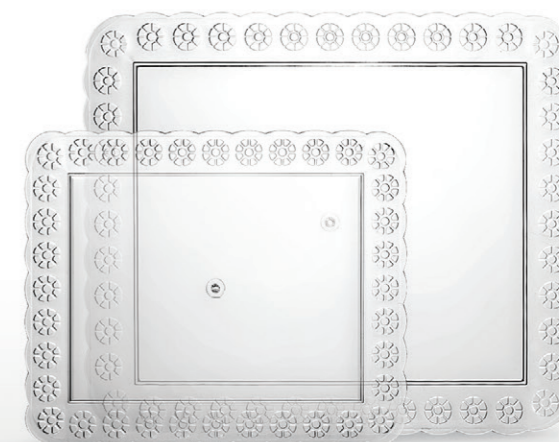

Ref. 3T00306
Bandeja 250x300 mm
Cristal

Ref. 3T00312
Bandeja 330x390 mm
Cristal