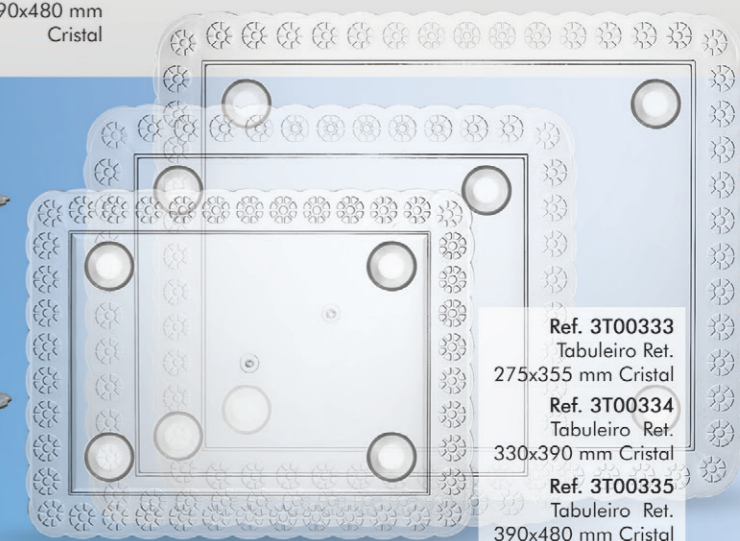

Ref. 3T00333
Tabuleiro Ret.
275x355 mm Cristal

Ref. 3T00334
Tabuleiro Ret.
330x390 mm Cristal

Ref. 3T00335
Tabuleiro Ret.
390x480 mm Cristal