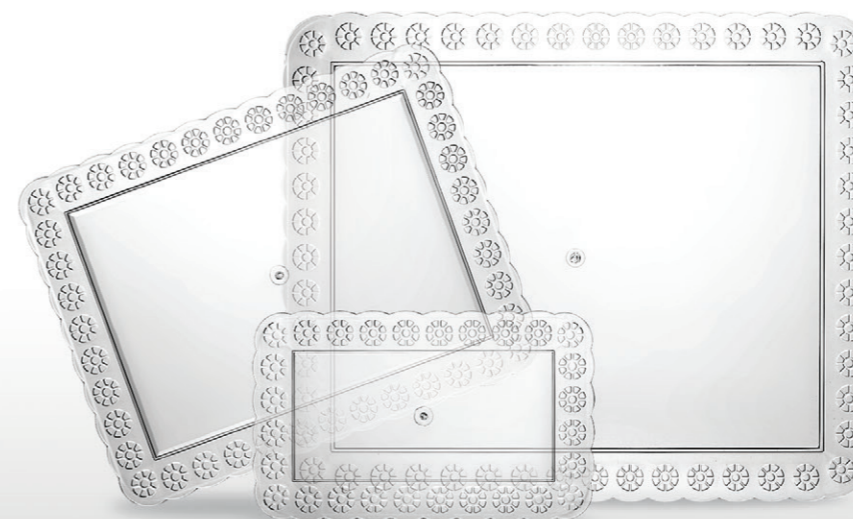

Ref. 3T00307
Bandeja 275x355 mm
Cristal

Ref. 3T00305
Bandeja 170x270 mm
Cristal

Ref. 3T00313
Bandeja 390x480 mm
Cristal